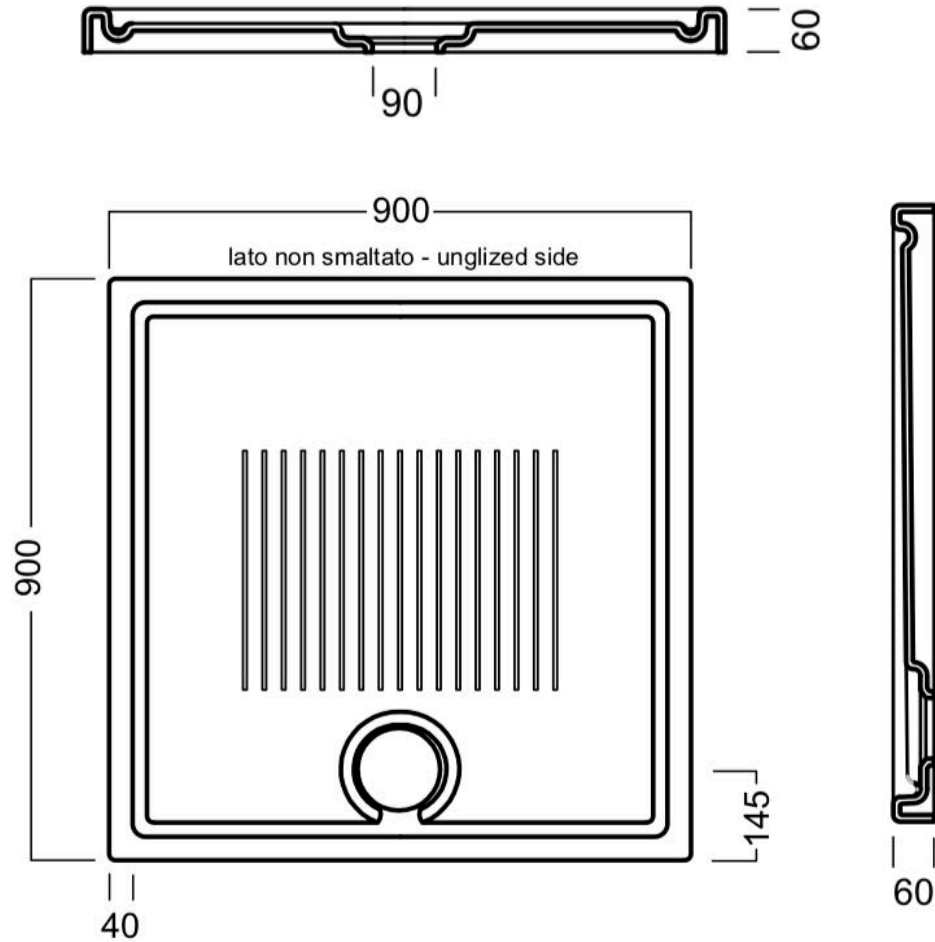

# Teknisk Tegning

Brusekar: Lif RO 90x90  
Vare. nr. 36586909

DESIGN4HOME  
PURE DESIGN PURE QUALITY

Installation exsamples:

surface-mounted

flush with floor

mounting examples